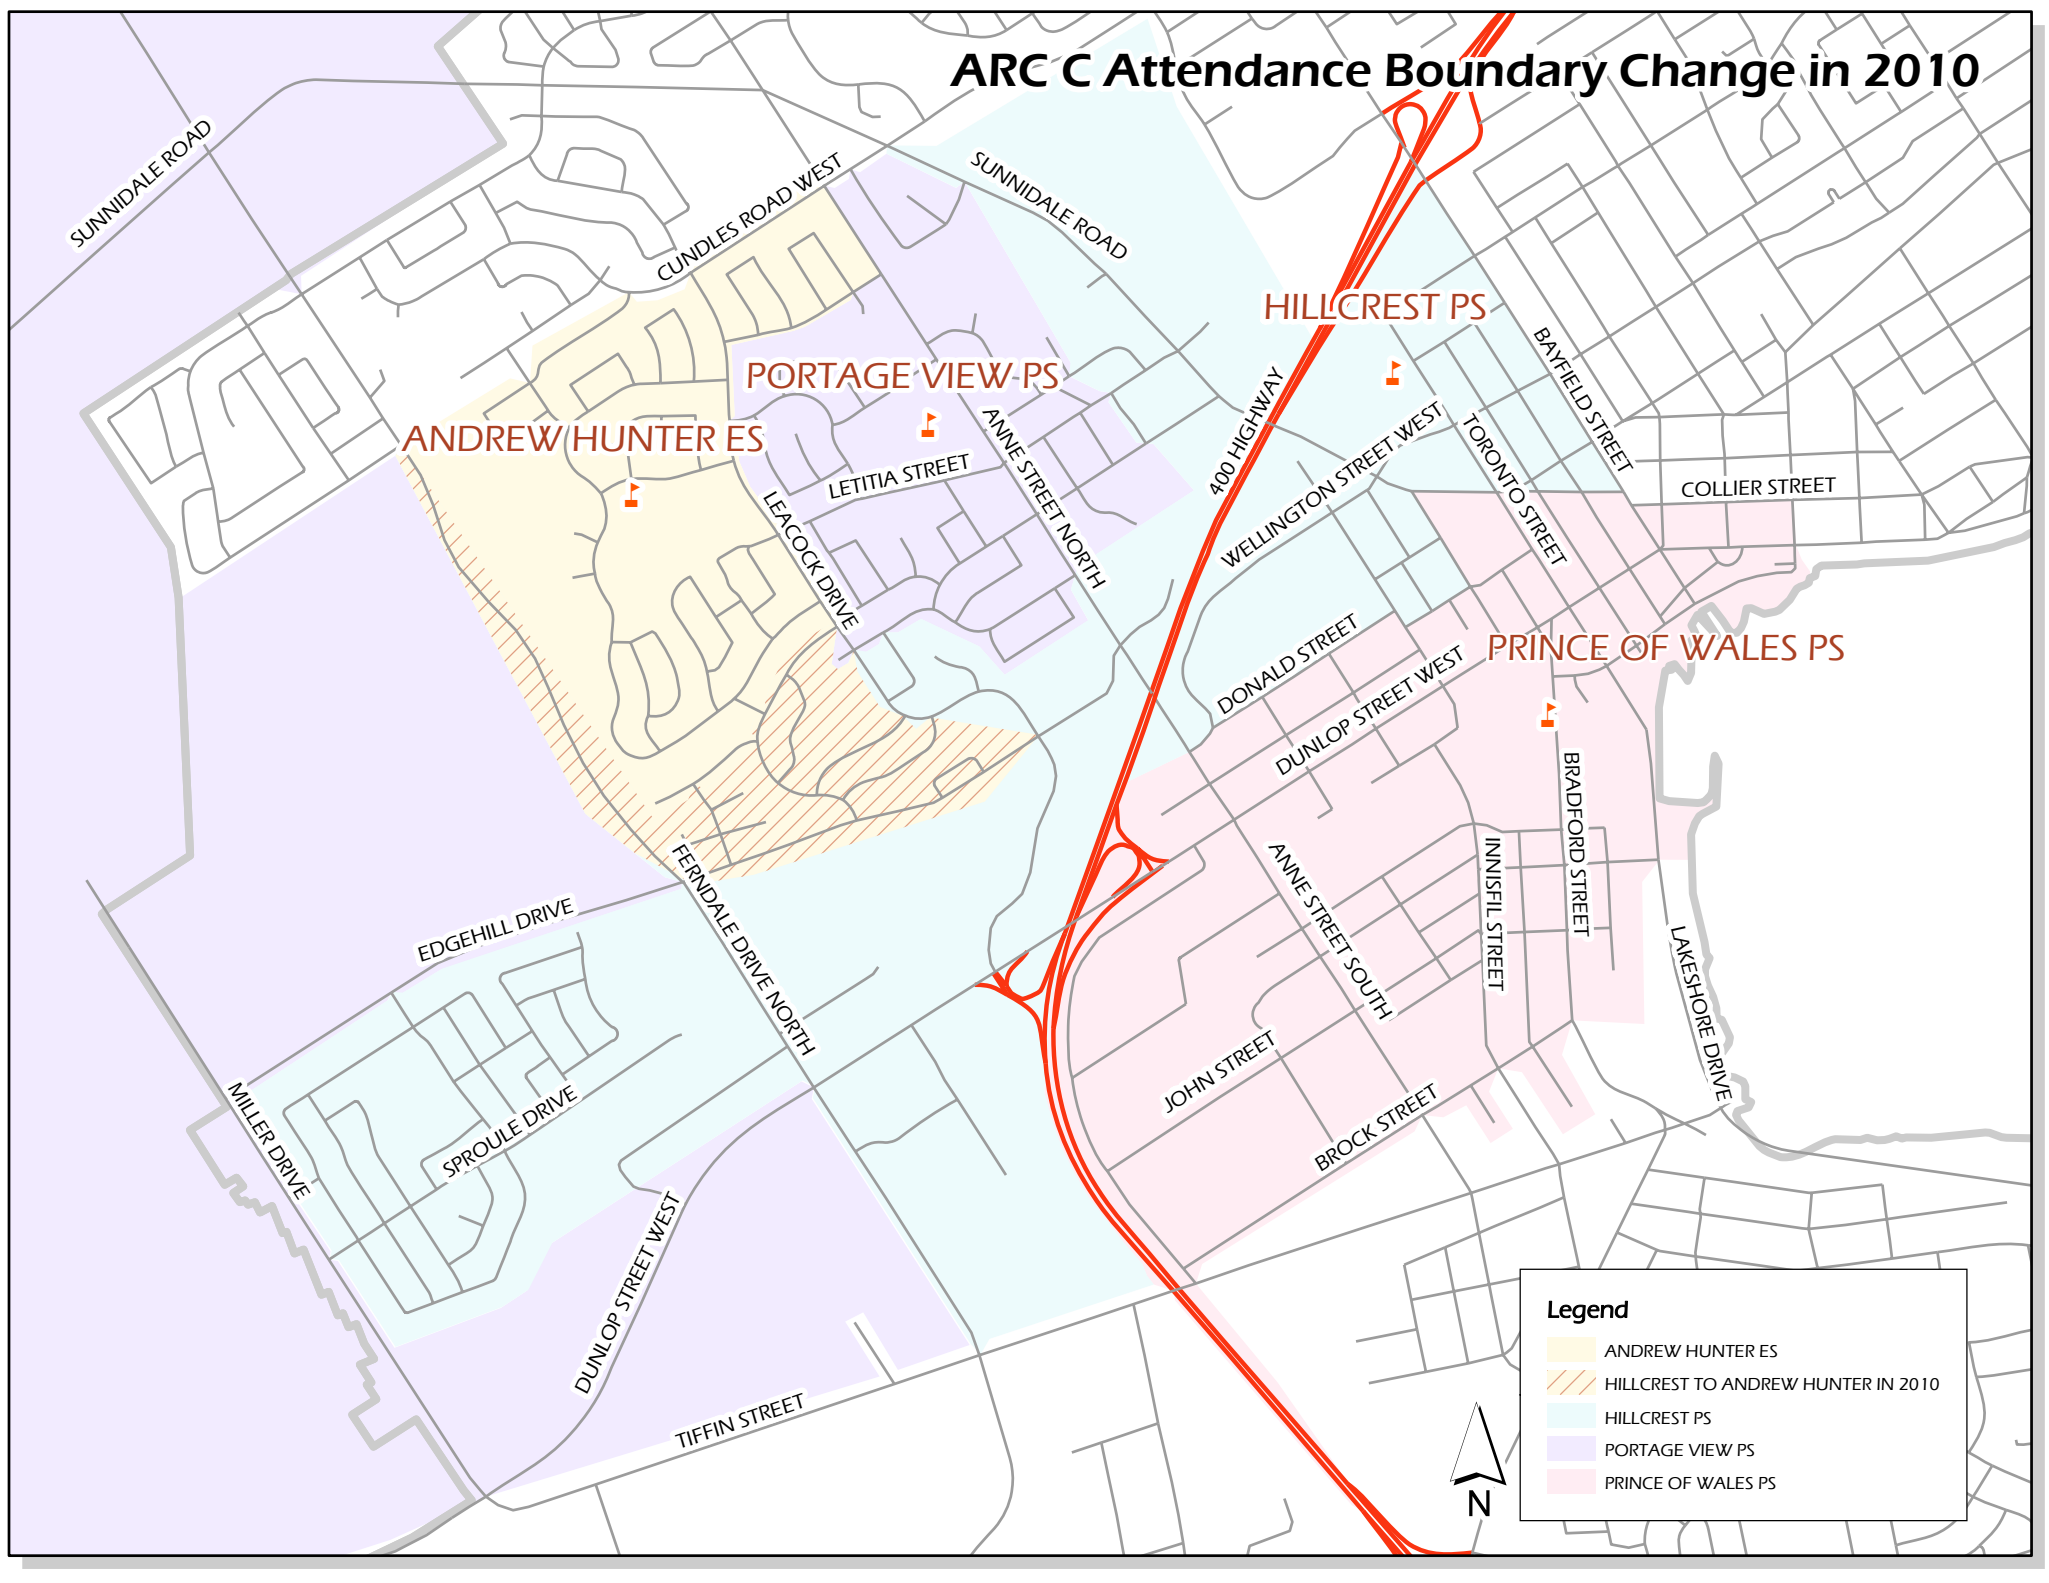

ARC C Attendance Boundary Change in 2010

Legend

- ANDREW HUNTER ES
- HILLCREST TO ANDREW HUNTER IN 2010
- HILLCREST PS
- PORTAGE VIEW PS
- PRINCE OF WALES PS